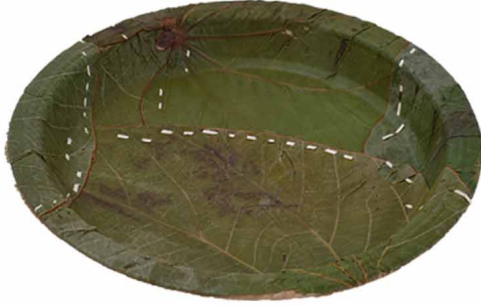

PLANT-LEAF BASED CUPS AND PLATES

- MADE FROM HAND STITCHED LEAVES AND RECYCLED PAPER
- ENRICHED WITH ANTIOXIDANTS AND MEDICINAL VALUES
- RENEWABLE AND BIO-DEGRADABLE
- HELPS IN CREATING RURAL EMPLOYMENT OPPORTUNITIES FOR TRIBAL WOMEN

Features

HAND STITCHED PLANT LEAVES

These disposables are made with hands stitched (by tribal women) natural green leaves and recycled paper

STURDY CONSTRUCTION

Able to hold full portions - minimum bends

DUAL TEMPERATURE USAGE

Allows for wide temperature range (4 C - 70 C) to go from refrigerator to microwave

3.75" Plant Leaf Round Bowl

4.25" Plant Leaf Round Bowl

5.5" Plant Leaf Round Plate

5.5" Plant Leaf Square Plate

7" Plant Leaf Round Plate

10" Plant Leaf Round Plate

11.25" 4 Compartment Round Plate

S.No	Product Description	Dimension (Top dia*Height) in mm	Pcs/Sleeve	Sleeves/Case	Case Size (in pcs)
1	3.75" Plant Leaf Round Bowl	95*20	50	80	4000
2	4.25" Plant Leaf Round Bowl	115*25	50	80	4000
3	5.5" Plant Leaf Round Plate	140*20	50	48	2400
4	5.5" Plant Leaf Square Plate	140*20	50	36	1800
5	7" Plant Leaf Round Plate	170*20	50	36	1800
6	10" Plant Leaf Round Plate	255*25	25	24	600
7	11.25" 4 Compartment Round Plate	292*20	25	16	400